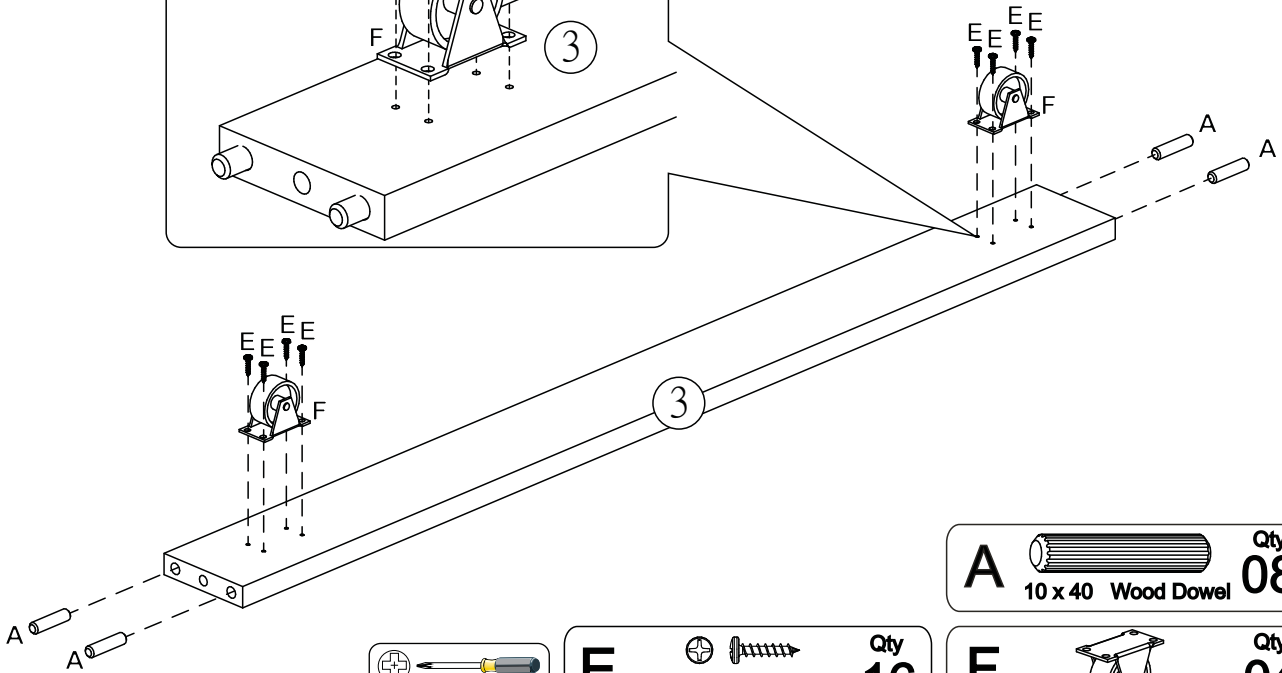

x2

A Qty **08**
10 x 40 Wood Dowel

E Qty **16**
3,5 x 16 Screw

F Qty **04**

02