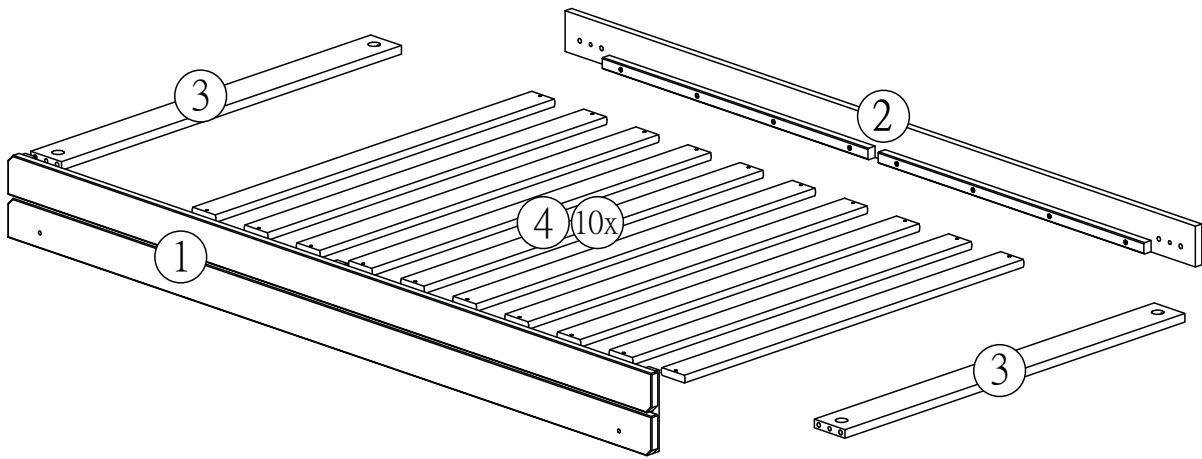

# Part List - 1391 TREE HOUSE TRUNDLE

**Identifying the Hardware**-Identify the hardware using the illustrations below.

**A**  Qty **08**  
10 x 40 Wood Dowel

**B**  Qty **04**  
1/4 x 60 Screw

**C**  Qty **04**  
1/4" Half Moon