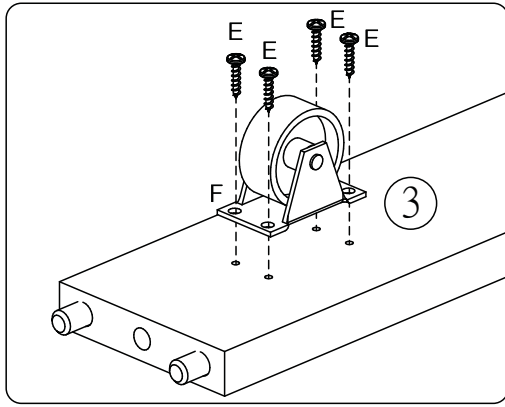

01

x2

A Qty **08**
10 x 40 Wood Dowel

E Qty **16**
3,5 x 16 Screw

F Qty **04**

02

B Qty **04**
1/4 x 60 Screw

C Qty **04**
1/4" Half Moon

G Qty **01**
Hex Screwdriver