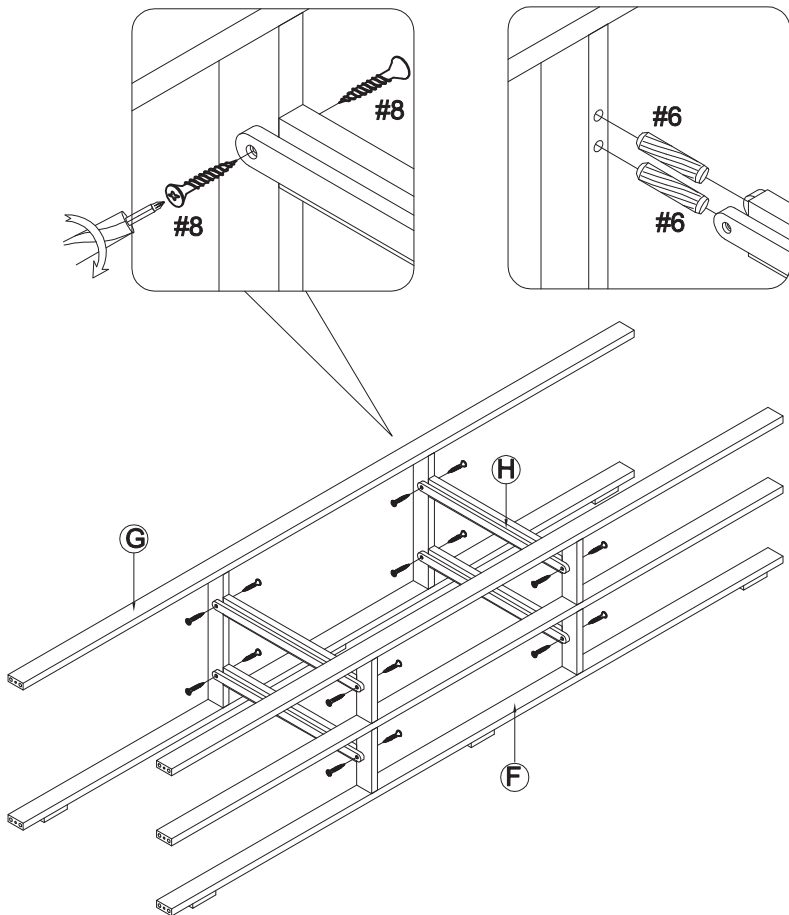

ITEM: 425

CAPTAIN BED

P.1/6

HARDWARE PACK #: 425

CODE	DESCRIPTION	DIMENTION	Q'TY
1	Bolt	 (Ø12) 1/4 x 100mm	8pcs
2	Half Moon Nut	 21 x 12 x 9mm	8pcs
3	Dowel	 Ø10 x 40mm	4pcs
4	Bolt	 (Ø12) 1/4 x 50mm	4pcs
5	Lag Bolt	 (Ø12) 1/4 x 50mm	10pcs
6	Dowel	 Ø8 x 30mm	36pcs
7	Screw	 Ø3.5 x 15mm	18pcs
8	Screw	 Ø4 x 20mm	16pcs
9	Plastic stopper	 56 x 16 x 2mm	6pcs
10	Screw	 Ø4 x 25mm	48pcs
11	Dowel	 Ø6 x 25mm	24pcs
12	Screw	 Ø4 x 30mm	26pcs
13	Allen Wrench	 (1/4")4.5 x 58mm	1pc

ITEM: 425 CAPTAIN BED

P.2/6

STEP 1

#4		x4
----	---	----

STEP 2

#1		x8
#2		x8
#3		x4

ITEM: 425 CAPTAIN BED

P.3/6

STEP 3

#12		x26
-----	---	-----

STEP 4

#6		x16
#8		x16

ITEM: 425 CAPTAIN BED

P.4/6

STEP 5

#5		x10
#6		x20