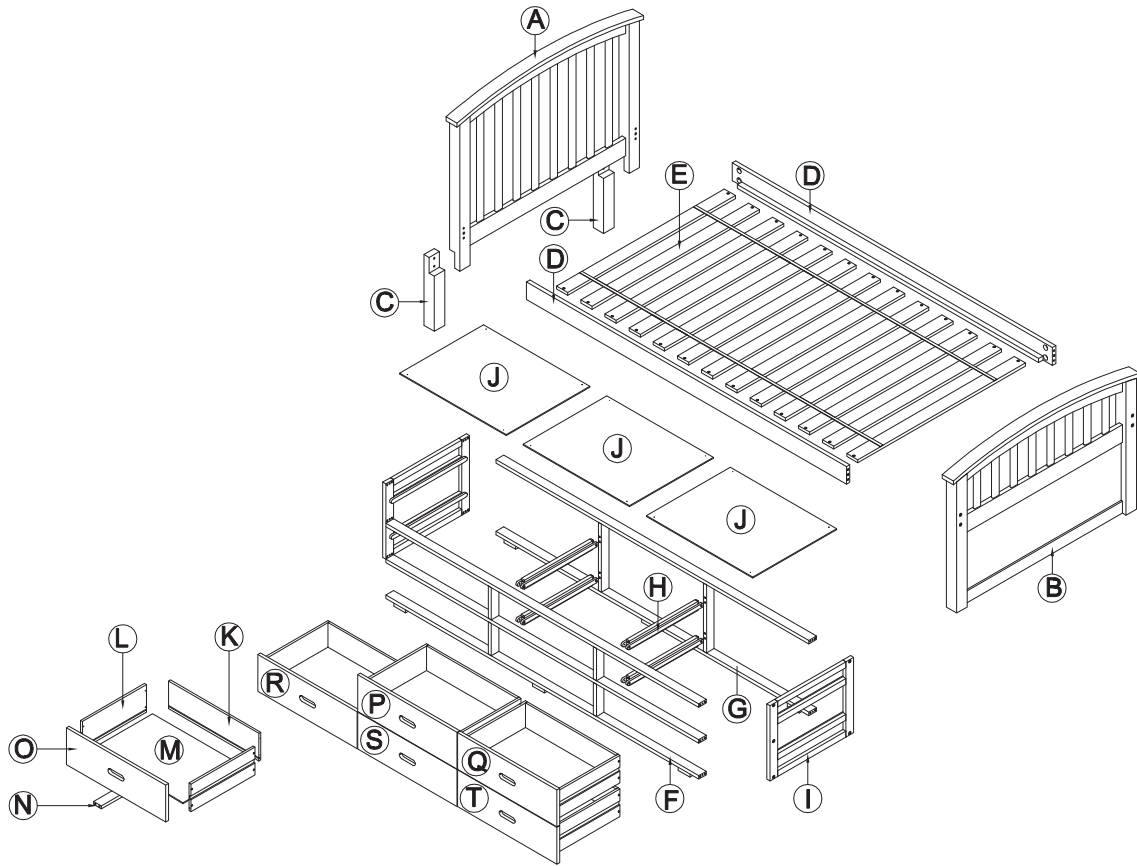

ITEM: 425

CAPTAIN BED

P.1/6

HARDWARE PACK #: 425

CODE	DESCRIPTION	DIMENTION	Q'TY
1	Bolt	 (Ø12) 1/4 x 100mm	8pcs
2	Half Moon Nut	 21 x 12 x 9mm	8pcs
3	Dowel	 Ø10 x 40mm	4pcs
4	Bolt	 (Ø12) 1/4 x 50mm	4pcs
5	Lag Bolt	 (Ø12) 1/4 x 50mm	10pcs
6	Dowel	 Ø8 x 30mm	36pcs
7	Screw	 Ø3.5 x 15mm	18pcs
8	Screw	 Ø4 x 20mm	16pcs
9	Plastic stopper	 56 x 16 x 2mm	6pcs
10	Screw	 Ø4 x 25mm	48pcs
11	Dowel	 Ø6 x 25mm	24pcs
12	Screw	 Ø4 x 30mm	26pcs
13	Allen Wrench	 (1/4")4.5 x 58mm	1pc

ITEM: 425 CAPTAIN BED

P.2/6

STEP 1

#4		x4
----	---	----

STEP 2

#1		x8
#2		x8
#3		x4

ITEM: 425 CAPTAIN BED

P.3/6

STEP 3

#12		x26
-----	---	-----

STEP 4

#6		x16
#8		x16

ITEM: 425 CAPTAIN BED

P.4/6

STEP 5

#5		x10
#6		x20