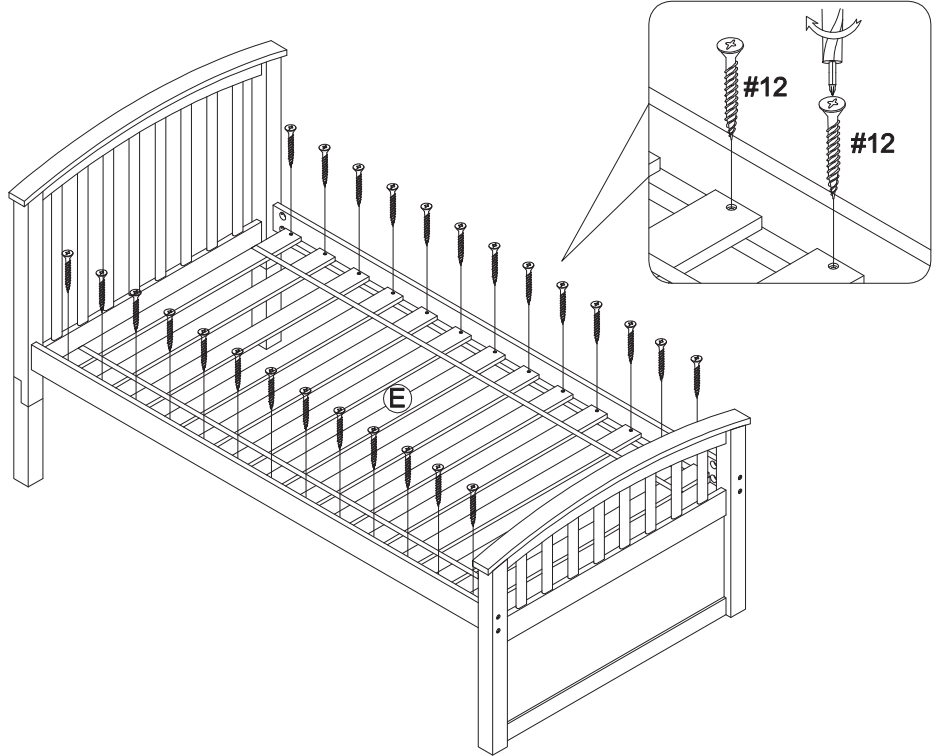

ITEM: 425

CAPTAIN BED

P.1/6

HARDWARE PACK #: 425

CODE	DESCRIPTION	DIMENTION	Q'TY
1	Bolt	 (Ø12) 1/4 x 100mm	8pcs
2	Half Moon Nut	 21 x 12 x 9mm	8pcs
3	Dowel	 Ø10 x 40mm	4pcs
4	Bolt	 (Ø12) 1/4 x 50mm	4pcs
5	Lag Bolt	 (Ø12) 1/4 x 50mm	10pcs
6	Dowel	 Ø8 x 30mm	36pcs
7	Screw	 Ø3.5 x 15mm	18pcs
8	Screw	 Ø4 x 20mm	16pcs
9	Plastic stopper	 56 x 16 x 2mm	6pcs
10	Screw	 Ø4 x 25mm	48pcs
11	Dowel	 Ø6 x 25mm	24pcs
12	Screw	 Ø4 x 30mm	26pcs
13	Allen Wrench	 (1/4")4.5 x 58mm	1pc

ITEM: 425 CAPTAIN BED

P.2/6

STEP 1

#4		x4
----	---	----

STEP 2

#1		x8
#2		x8
#3		x4

ITEM: 425 CAPTAIN BED

P.3/6

STEP 3

#12		x26
-----	---	-----

STEP 4

#6		x16
#8		x16

ITEM: 425 CAPTAIN BED

P.4/6

STEP 5

#5		x10
#6		x20