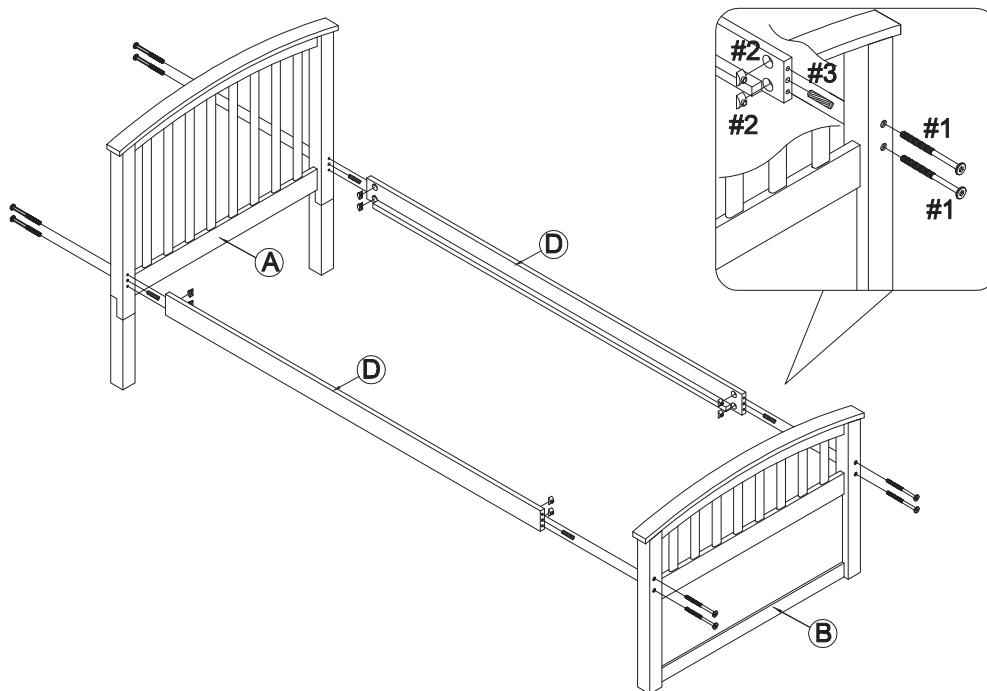

ITEM: 425

CAPTAIN BED

P.1/6

HARDWARE PACK #: 425

CODE	DESCRIPTION	DIMENTION	Q'TY
1	Bolt	 (Ø12) 1/4 x 100mm	8pcs
2	Half Moon Nut	 21 x 12 x 9mm	8pcs
3	Dowel	 Ø10 x 40mm	4pcs
4	Bolt	 (Ø12) 1/4 x 50mm	4pcs
5	Lag Bolt	 (Ø12) 1/4 x 50mm	10pcs
6	Dowel	 Ø8 x 30mm	36pcs
7	Screw	 Ø3.5 x 15mm	18pcs
8	Screw	 Ø4 x 20mm	16pcs
9	Plastic stopper	 56 x 16 x 2mm	6pcs
10	Screw	 Ø4 x 25mm	48pcs
11	Dowel	 Ø6 x 25mm	24pcs
12	Screw	 Ø4 x 30mm	26pcs
13	Allen Wrench	 (1/4")4.5 x 58mm	1pc

ITEM: 425 CAPTAIN BED

P.2/6

STEP 1

#4		x4
----	---	----

STEP 2

#1		x8
#2		x8
#3		x4

ITEM: 425 CAPTAIN BED

P.3/6

STEP 3

#12		x26
-----	---	-----

STEP 4

#6		x16
#8		x16

ITEM: 425 CAPTAIN BED

P.4/6

STEP 5

#5		x10
#6		x20