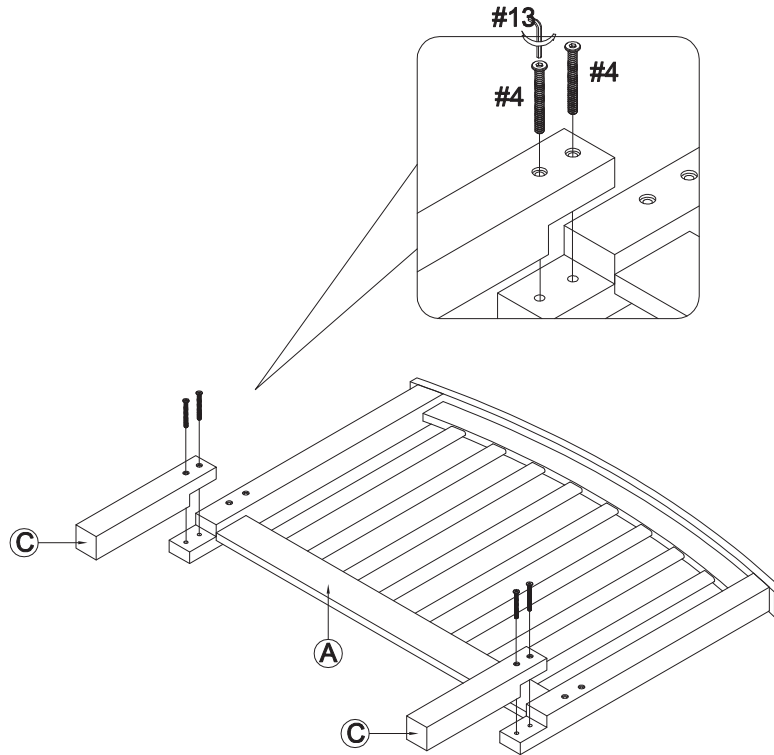

ITEM: 425

CAPTAIN BED

P.1/6

HARDWARE PACK #: 425

CODE	DESCRIPTION	DIMENTION	Q'TY
1	Bolt	 (Ø12) 1/4 x 100mm	8pcs
2	Half Moon Nut	 21 x 12 x 9mm	8pcs
3	Dowel	 Ø10 x 40mm	4pcs
4	Bolt	 (Ø12) 1/4 x 50mm	4pcs
5	Lag Bolt	 (Ø12) 1/4 x 50mm	10pcs
6	Dowel	 Ø8 x 30mm	36pcs
7	Screw	 Ø3.5 x 15mm	18pcs
8	Screw	 Ø4 x 20mm	16pcs
9	Plastic stopper	 56 x 16 x 2mm	6pcs
10	Screw	 Ø4 x 25mm	48pcs
11	Dowel	 Ø6 x 25mm	24pcs
12	Screw	 Ø4 x 30mm	26pcs
13	Allen Wrench	 (1/4")4.5 x 58mm	1pc

ITEM: 425 CAPTAIN BED

P.2/6

STEP 1

#4		x4
----	---	----

STEP 2

#1		x8
#2		x8
#3		x4

ITEM: 425 CAPTAIN BED

P.3/6